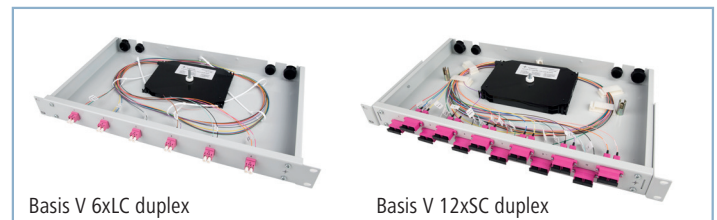

# FO Patch Cords and Patch Panels with Adaptors in Violet

Different colours for different fiber optic connectors and adaptors make working life easier. Users can identify the fiber type and so know about the performance of the optical link at a glance. EN 50137-1:2011 specifies only beige and black as colours for multimode connectors. So it is no wonder that additional colours outside the standards specifications

have become popular. In addition to the standard-compliant colour black, Telegärtner offers patch cords as well as connectors and adaptors in patch panels using OM4 multimode fibers also in violet, which makes operation and administration of fiber optic connections much easier.

### Technical Data

Patch panel:	19", 1 HU versions Basis V and Basis eco
Adaptors, pigtailed:	Adaptors in violet pre-installed, panel pre-loaded with pigtailed ready-to-splice
Delivery:	Pigtailed ready-to-splice

### Technical Data

Connectors:	LC duplex and SC duplex, connector housing violet
Fiber/cord:	2xG50/125/250/900/2800/5700 μ, OM4, jacket: violet
Standard lengths:	1.0 m, 2.0 m, 3.0 m, 5.0 m, 10.0 m - in stock*