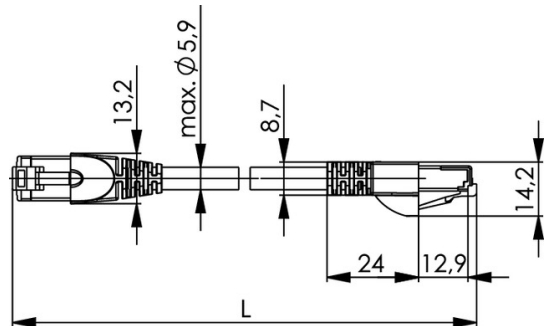

order number: L00000A0082

Patch Cord Cat.6_A MP8 FS 500 LSZH-1,0 m, green

Fig. may differ

Technical Attributes	
Short name	MP8 FS 500 LSZH-1,0
Length	1 m
Colour	green

Performance Characteristics

- pin assignment acc. to EIA/TIA 568B
- 360 degrees completely surround plug shielding (shielded cable types)
- flexible and strain relieved
- moulded strain relief boot

Mechanical Characteristics	
Cable structure	Li02YSCH 4x2xAWG 27/7 PiMF
Jacket diameter	5.8 mm (±0.2 mm)
Life (mating cycles RJ45, RJ12, RJ11)	≥ 750
Stranded wire	AWG 27 (7/0.14 mm)
Insulation	PE, Ø 1.02 mm (±0.05 mm)
Pair shielding	Al-foil, outside conducting

Overall shielding	tin plated copper braid
-------------------	-------------------------

Climatic Characteristics	
UL	E244889
flame-retardant test	IEC 60332-1
Operating temperature in °C	-40°C to 75°C

Electrical Characteristics	
PoE+ acc to IEEE 802.3at	Adequate for Power over Ethernet+
Current carrying capacity at 50°C	1 A