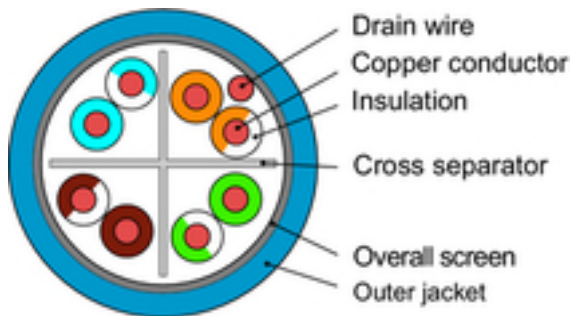

order number: L02002A0263

Installation cable AMJ 300 F/UTP 4x2xAWG23/1 LSZH; Cat.6; blue; 500 m

Fig. may differ

Technical Attributes	
Description	AMJ 300
Structure	F/UTP 4x2xAWG23/1 LSZH, Cat.6
Category	Cat.6
Colour	blue
Length	500 m

F/UTP cables carry 4 twisted wire pairs surrounded by aluminium foil as a total shield. Cables with LSZH material are used mainly in buildings to provide the horizontal infrastructure. Cables with a PVC cable sheath are used mainly for special demands on the ambient or installation conditions. This cable structure is suitable for medium to high data transfer rates due to the different lay lengths of the wire pairs and the related runtime diff...